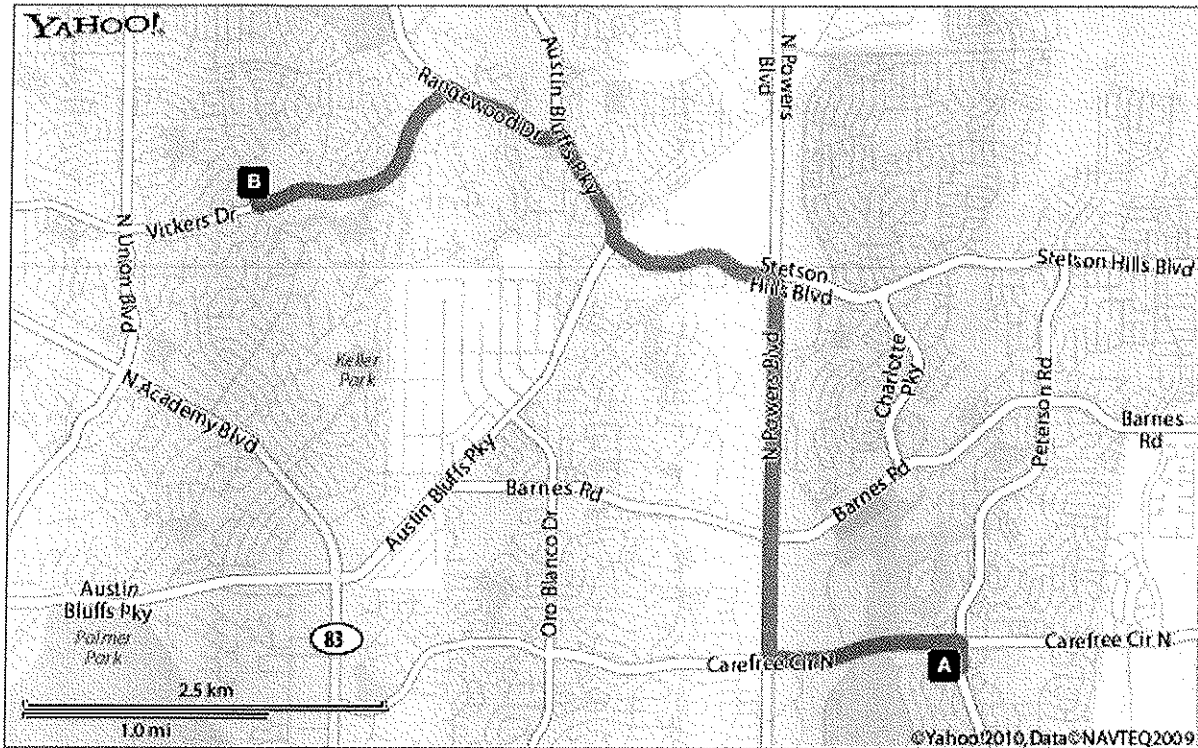

**Directions to 5905 Flintridge Dr, Colorado Springs, CO 80918-1844** 

Total Time: 13 mins, Total Distance: 6.05 mi

	Distance
<b>A</b> 1. Start at 3850 PONY TRACKS DR, COLORADO SPRINGS going toward PETERSON RD	go 387 ft
2. Turn <b>L</b> on PETERSON RD	go 157 ft
3. Bear <b>L</b> on a local road	go 420 ft
4. Turn <b>L</b> on CAREFREE CIR N	go 0.8 mi
5. Bear <b>R</b> on N POWERS BLVD(CO-21 N)	go 1.86 mi
6. Turn <b>L</b> on STETSON HILLS BLVD	go 0.77 mi
7. Turn <b>R</b> on AUSTIN BLUFFS PKY	go 0.6 mi
8. Turn <b>L</b> on RANGEWOOD DR	go 0.59 mi
9. Turn <b>L</b> on VICKERS DR	go 1.13 mi
10. Turn <b>R</b> on FLINTRIDGE DR	go 0.12 mi
<b>B</b> 11. Arrive at 5905 FLINTRIDGE DR, COLORADO SPRINGS, on the <b>R</b>	

Time: 13 mins, Distance: 6.05 mi

When using any driving directions or map, it's a good idea to do a reality check and make sure the road still exists, watch out for construction, and follow all traffic safety precautions. This is only to be used as an aid in planning.