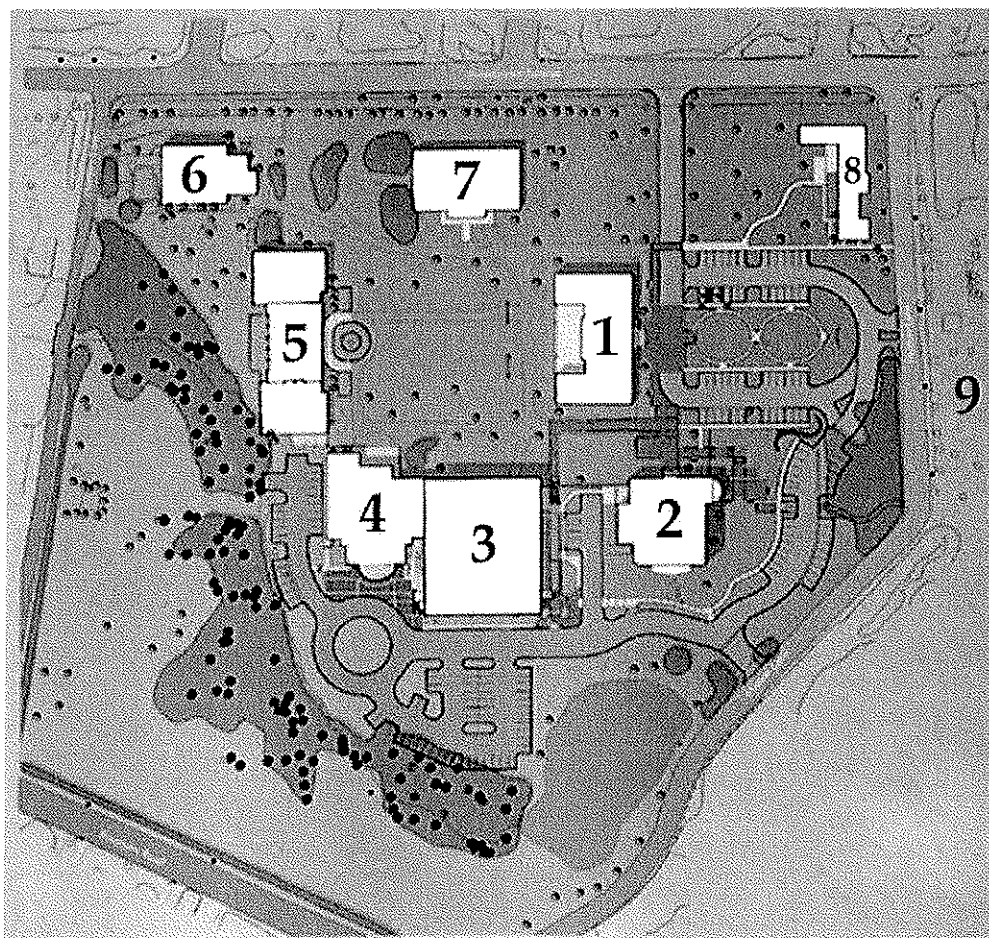

powered by 

Campus Map and Directions

Location Map

Directions from I-25:

Exit at Circle Drive/Lake Avenue. Head west (toward the mountains). Circle Drive becomes Lake Avenue near the Highway 115/Nevada Avenue overpass. Continue west on Lake Avenue through the second roundabout. Turn left on Hutton Lane. At the stop sign, you'll see the campus. Dogleg right and left through the gates. The main administration building is the lovely historic Trianon on your right. Boddington Fields are across the street from the Trianon. The Louise Honnen Tutt Field House is to the south of the Trianon, so continue on in the driveway, past the Louisa Performing Arts Center. Turn right to go downhill, and right again in the back driveway. The field house is on the right.

1. **Trianon: Middle School (Grades 6-8)**
2. **Louisa Performing Arts Center**
3. **Louise Honnen Tutt Field House**
4. **El Pomar Academic Center (Grades 9-12)**
5. **Lewis B. Maytag Dining Hall**
6. **Early Childhood Center (PreK - Grade 1)**
7. **Children's Academic Center (Grades 2 - 5)**
8. **Carriage House**
9. **Boddington Field**